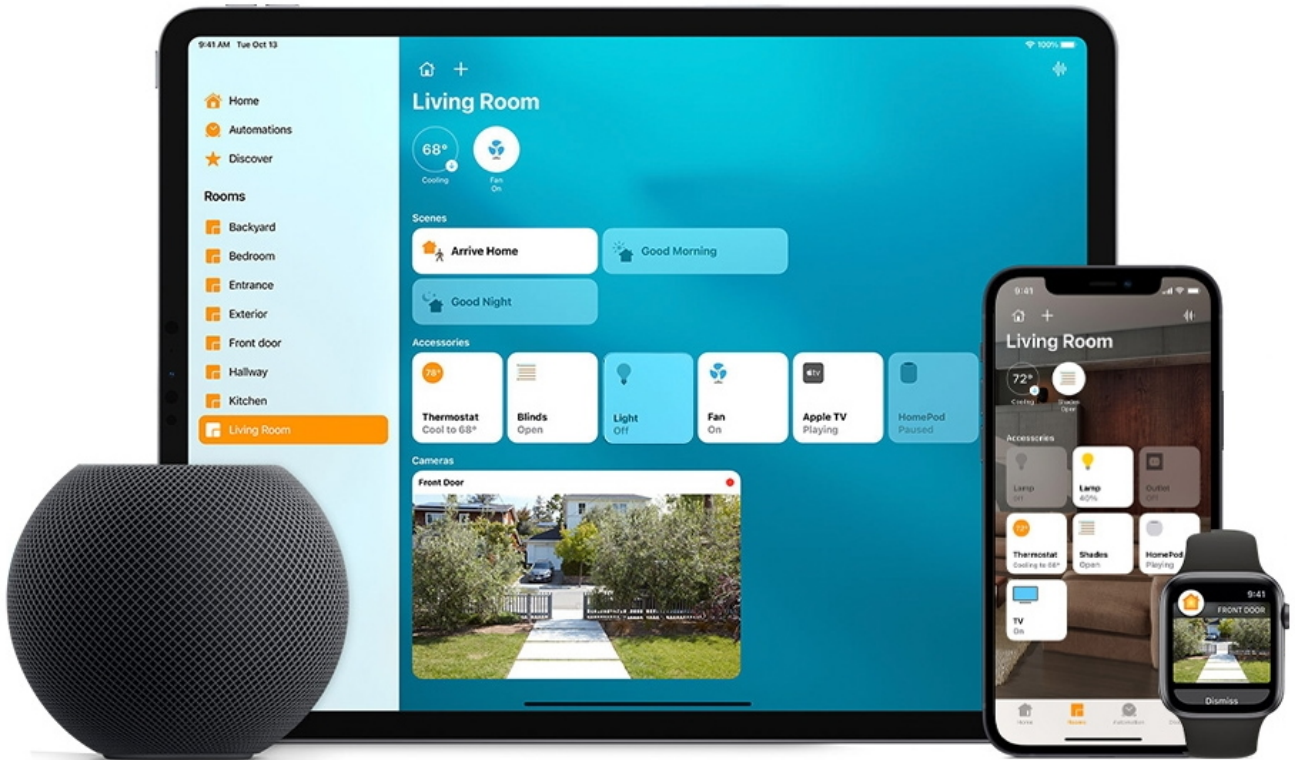

### **Nastavení vašeho denního programu**

Pomocí aplikace Tapo si naplánujete, kdy má světelný pásek svítit jasně a v jakém odstínu, nastavíte požadované efekty a synchronizujete své osvětlení s událostí, kterou právě pořádáte.

**Možnost stmívání:** ano

**Obsah balení:** LED pásek, řídicí jednotka (kontroler) + 3M nálepka, napájecí adaptér, návod

[Aplikace pro Android](#)

[Aplikace pro iOS](#)

A modern kitchen scene featuring dark cabinetry and a wooden countertop. The under-cabinet lighting is illuminated with a vibrant, multi-colored gradient (blue, purple, orange, red) that transitions across the length of the counter. A sink with a faucet, a fruit basket, and some bottles are visible on the counter. A green sofa is partially visible in the foreground.

**50 Color Zones**

**50 Color Zones**

Set the mood with 50 different color zones that can be controlled individually, letting you customize your lighting exactly how you want it.

A stylized logo consisting of a white ribbon-like shape with several small colored dots (red, yellow, blue, green, purple) scattered along its length.

## No Hub Required

Connect to your home's secure Wi-Fi network. No need for a hub or extra equipment.

Hey Siri, turn the light strip on.

Works with  
**Apple HomeKit**