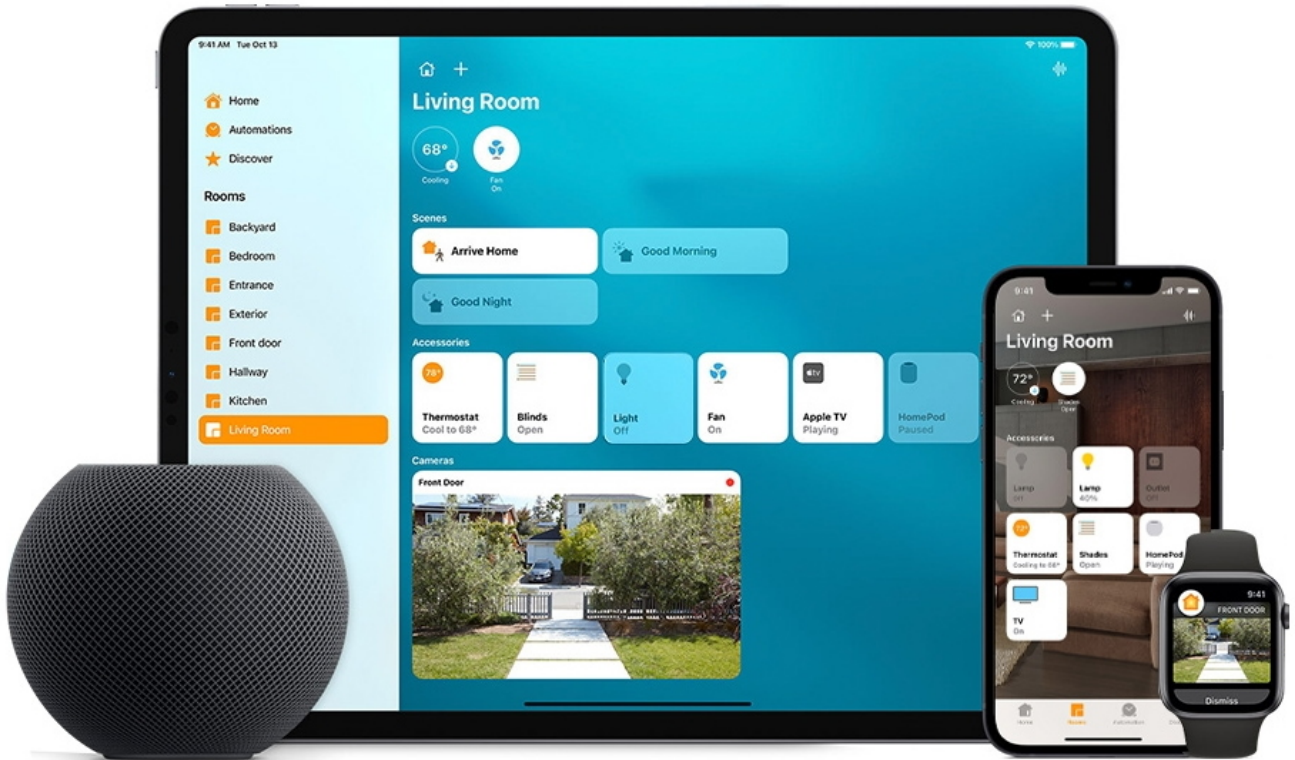

### **Nastavení vašeho denního programu**

Pomocí aplikace Tapo si naplánujete, kdy má světelný pásek svítit jasně a v jakém odstínu, nastavíte požadované efekty a synchronizujete své osvětlení s událostí, kterou právě pořádáte.

A modern kitchen scene featuring a dark countertop and a wooden backsplash. The backsplash is illuminated with a vibrant, multi-colored light strip that transitions from blue on the left to orange on the right. A sink with a chrome faucet is visible in the center. To the right, there are built-in ovens. In the foreground, a green sofa is partially visible. The text "50 Color Zones" is overlaid in blue on the upper part of the image.

**50 Color Zones**

**50 Color Zones**  
Set the mood with 50 different color zones that can be controlled individually, letting you customize your lighting exactly how you want it.

## No Hub Required

Connect to your home's secure Wi-Fi network. No need for a hub or extra equipment.

Hey Siri, turn the light strip on.

Works with  
**Apple HomeKit**