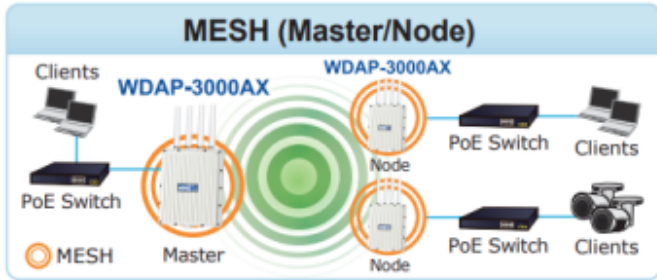

5GHz 802.11ax 2.4GHz 802.11ac

Home Dashboard for Wi-Fi Status

CloudViewerPro

Setup Wizard for Multiple Modes