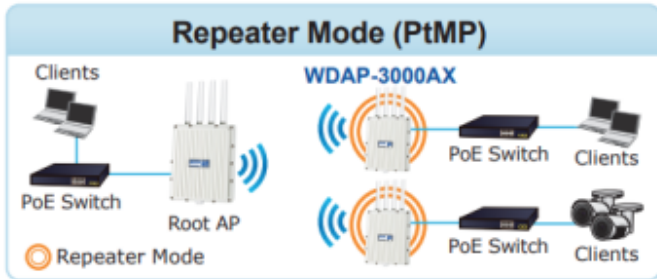

5GHz 802.11ax 2.4GHz 802.11ac

Home Dashboard for Wi-Fi Status

CloudViewerPro

Setup Wizard for Multiple Modes