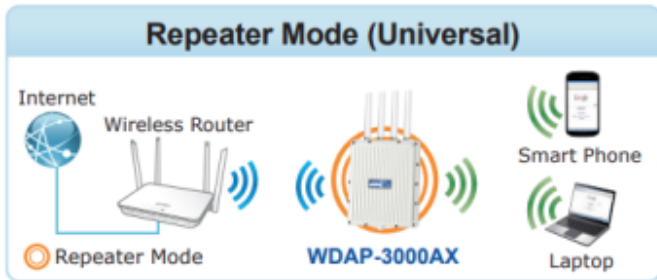

5GHz 802.11ax 2.4GHz 802.11ac

Home Dashboard for Wi-Fi Status

CloudViewerPro

Setup Wizard for Multiple Modes