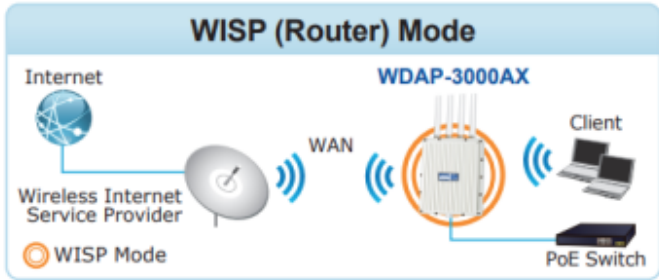

5GHz 802.11ax 2.4GHz 802.11ac

Home Dashboard for Wi-Fi Status

CloudViewerPro

Setup Wizard for Multiple Modes