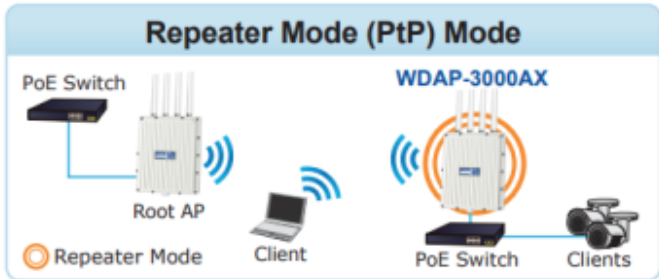

5GHz 802.11ax 2.4GHz 802.11ac

Home Dashboard for Wi-Fi Status

CloudViewerPro

Setup Wizard for Multiple Modes