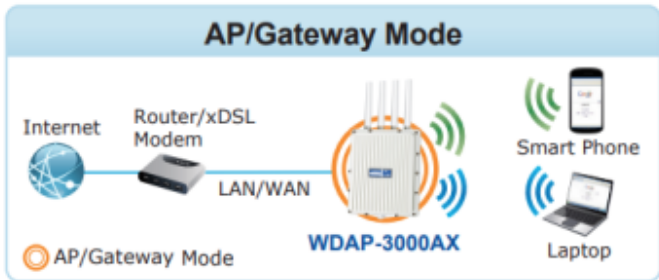

5GHz 802.11ax 2.4GHz 802.11ac

Home Dashboard for Wi-Fi Status

CloudViewerPro

Setup Wizard for Multiple Modes