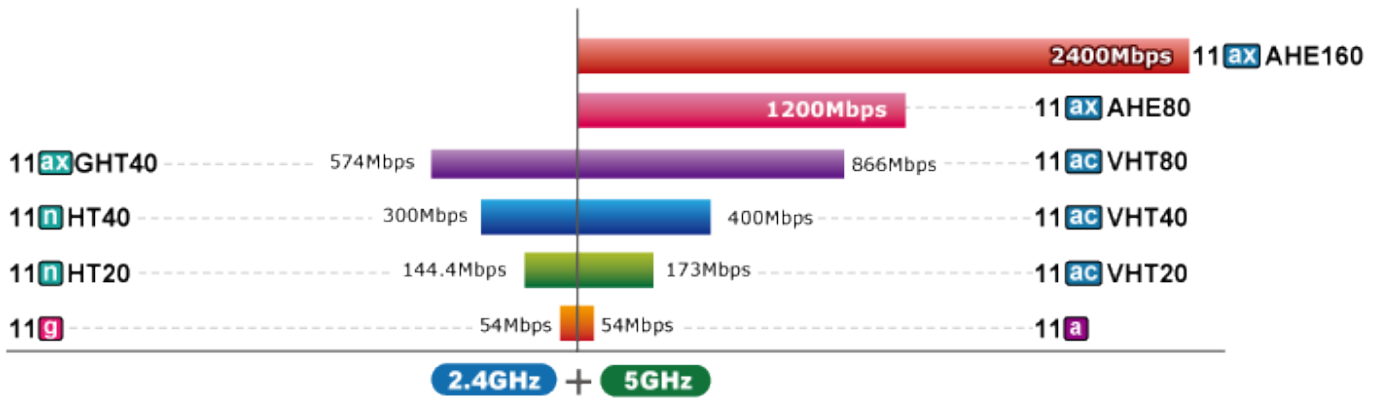

## SU-MIMO

Serving one user at a time

## MU-MIMO

Serving multiple users simultaneously

 **WPA3**<sup>👑</sup>

**Wi-Fi Security**

 WPA2  WPA

**WDAP-3000AX**

# 11ax has Faster Data Rate than That of 11ac by **177%**

Data Transmission Rates **3000Mbps**

Dedicated and stable signals

Signal loss

5GHz 802.11ax 2.4GHz 802.11ac