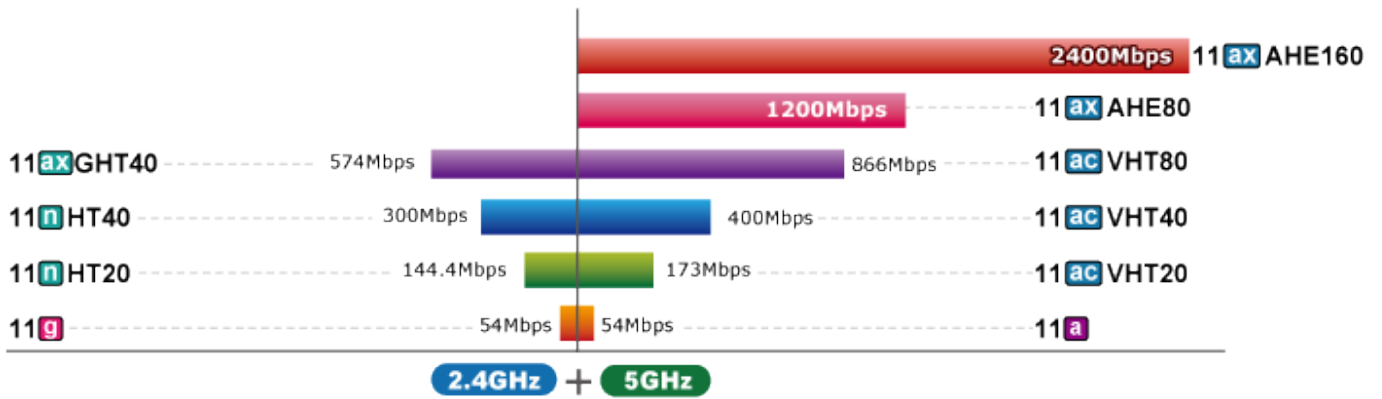

## SU-MIMO

Serving one user at a time

## MU-MIMO

Serving multiple users simultaneously

 **WPA3**<sup>👑</sup>

**Wi-Fi Security**

 WPA2  WPA

**WDAP-3000AX**

# 11ax has Faster Data Rate than That of 11ac by **177%**

Data Transmission Rates **3000Mbps**

5GHz 802.11ax 2.4GHz 802.11ac