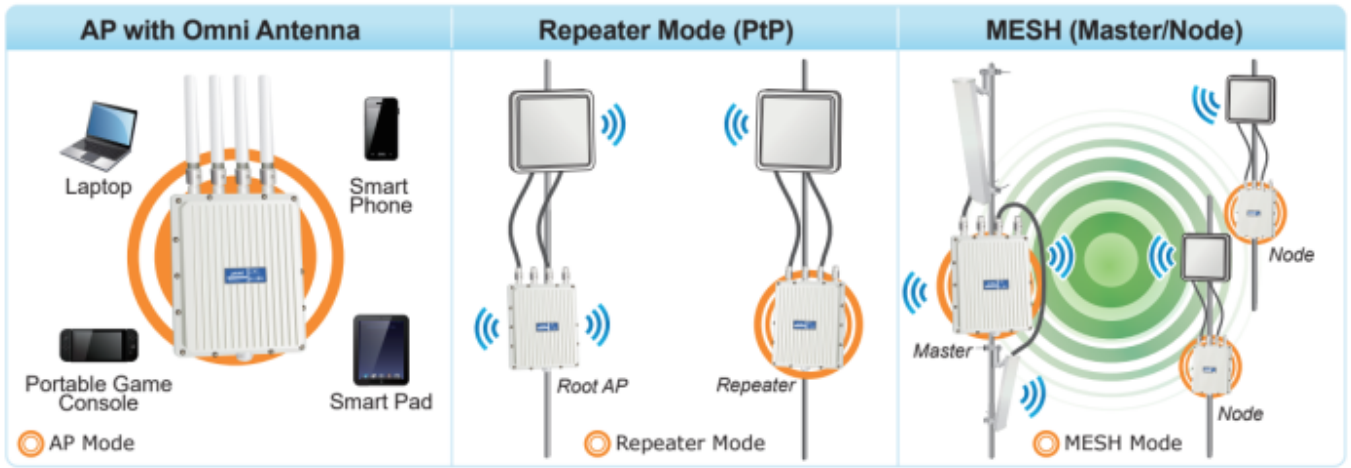

## MU-MIMO

Serving multiple users simultaneously

 **WPA3**<sup>👑</sup>

**Wi-Fi Security**

 WPA2  WPA

**WDAP-3000AX**

## Home Dashboard for Wi-Fi Status

CloudViewerPro

Setup Wizard for Multiple Modes